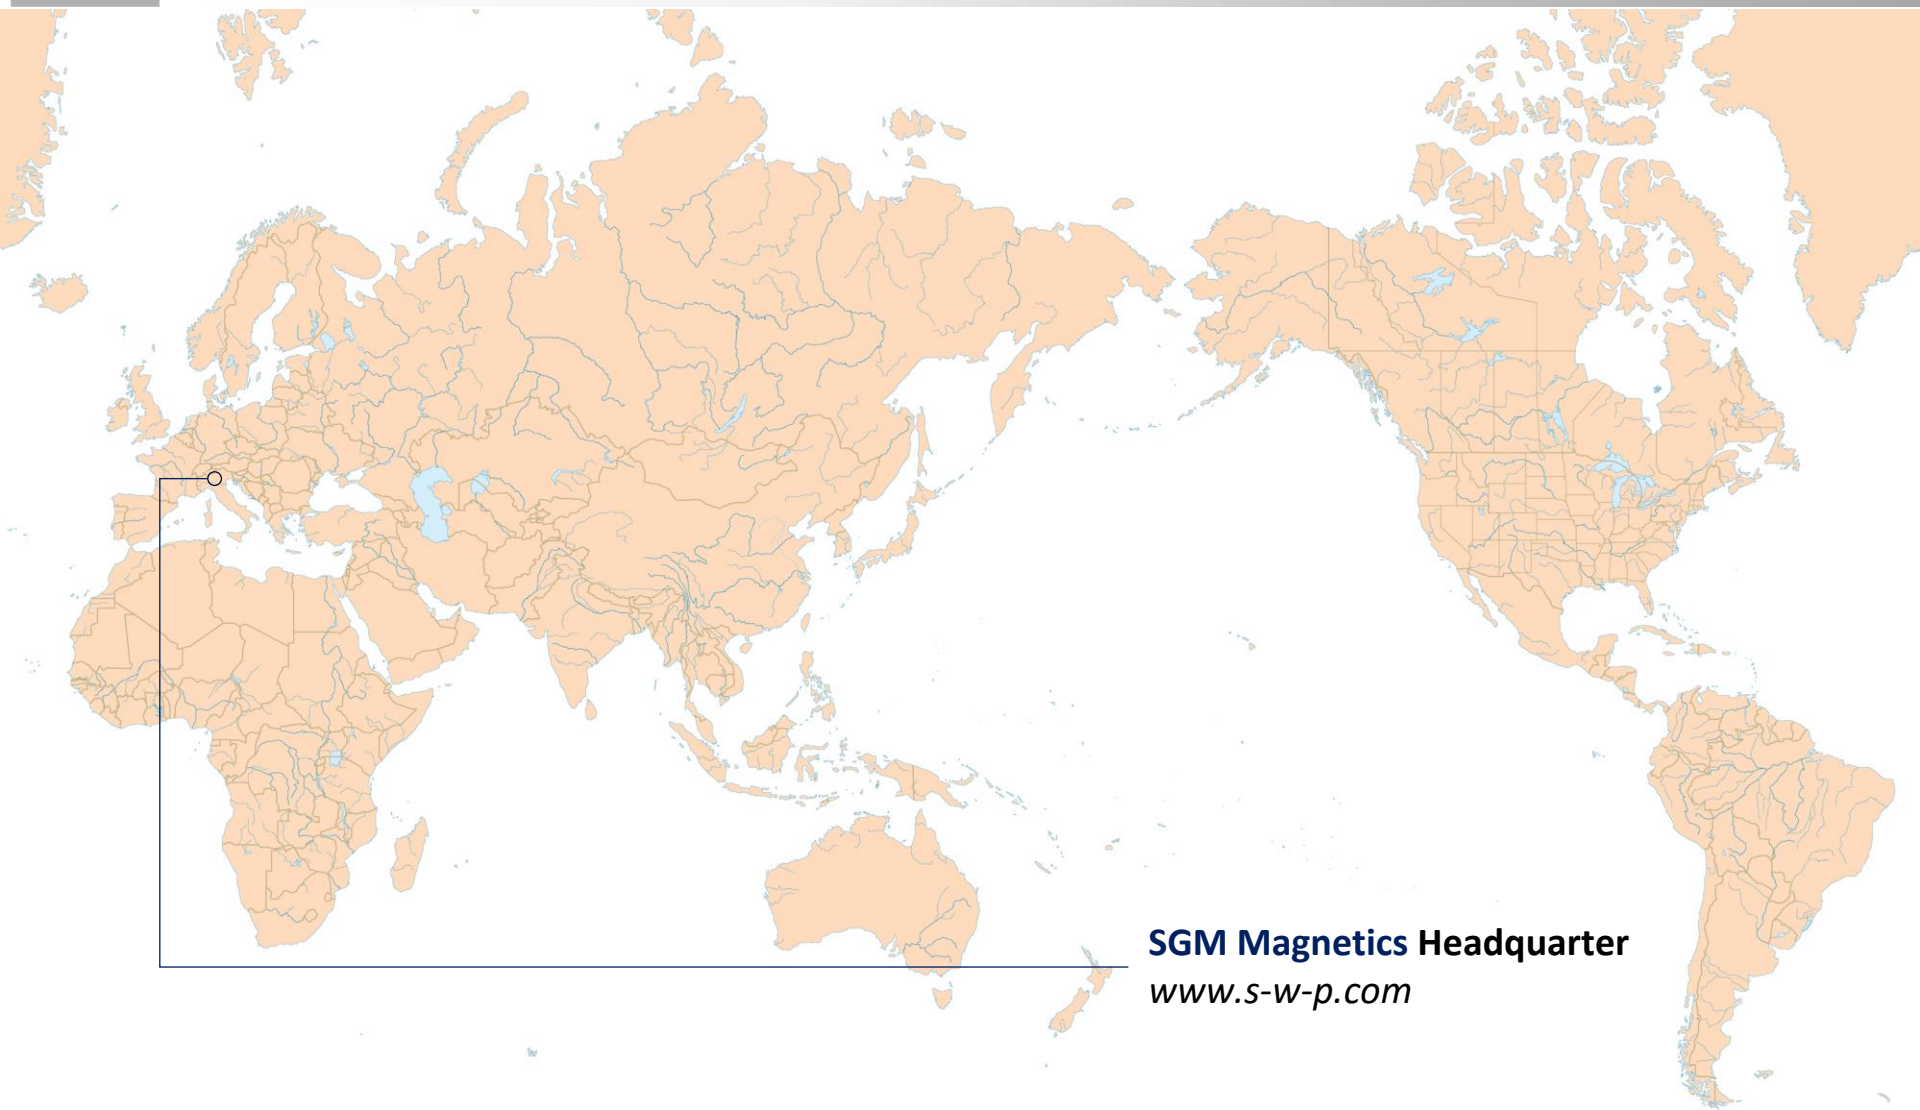

SGM

SGM Magnetics

Close to you

SGM Magnetics Headquarter
www.s-w-p.com